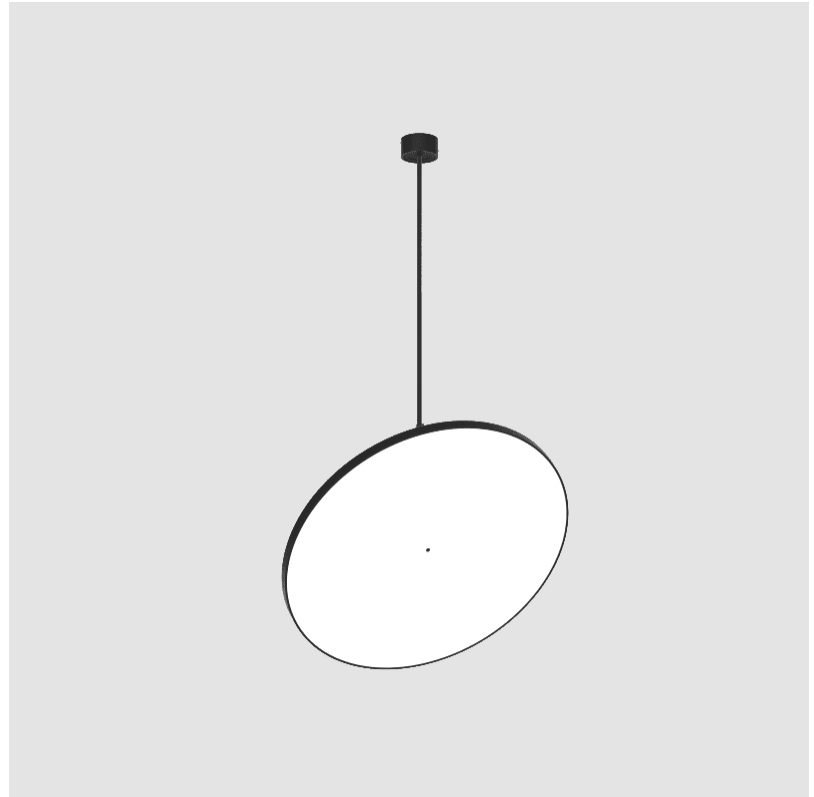

GENERAL

Series: Sign Diva Flex
Subseries: Sign Diva Flex
Partner: Prolicht
Division: Architectural
Installation: Suspension
Product Type: Pendant
Mounting Location: Ceiling
Light Distribution: Adjustable

PHYSICAL

Shape: Round
Diameter (mm): 1100
Diameter (in): 43 5/16
Height (mm): 1620
Height (in): 63 3/4
Weight (kg): 15.3
Weight (lbs): 33.66
Diffuser: PMMA - Opal / Micro-Prism / Sparkling Secret / Vintage Industrial
Fixture Finish: SSR / BKV / CWI / CRY / HAB / UFT / ITA / RUA / FTG / MYG / LOD / PUS / FRO / FUP / KIA / POP / BLS / SPG / MEY / GOH / CHC / COM / ABZ / JAG / OBR / MOS / ROR
Fixture Material: PMMA / Extruded Aluminum / Steel

ELECTRICAL

Lamp Type: LED (Zhaga Standard)
Input Wattage (W): 169.4
Total Output Wattage (W): 135
Dimming: Tri-Mode (Non-Dimming and Phase Dimming (120Vac only) and 0-10V Dimming)
Driver Included: Yes
Driver Location: Integrated
Driver Type: Constant Current - Universal
Driver Class: Class 2
Input Voltage (V): 120 - 277
Constant Current (MA): 600

LED

Color Temperature (°K): 2700 / 3000 / 3500 / 4000
Max. Delivered Lumen (lm): 16002 / 17172 / 19937 / 20344
Nominal Lumen (lm): 18992 / 20305 / 23575 / 24056
CRI: >90 CRI
Lamp Life (hrs): 50000

OPTICAL

Adjustability: Rotational 170°; Tilt 90°

RATINGS AND CERTIFICATIONS

Certified By: Certified for North American Standards
IP rating: IP20