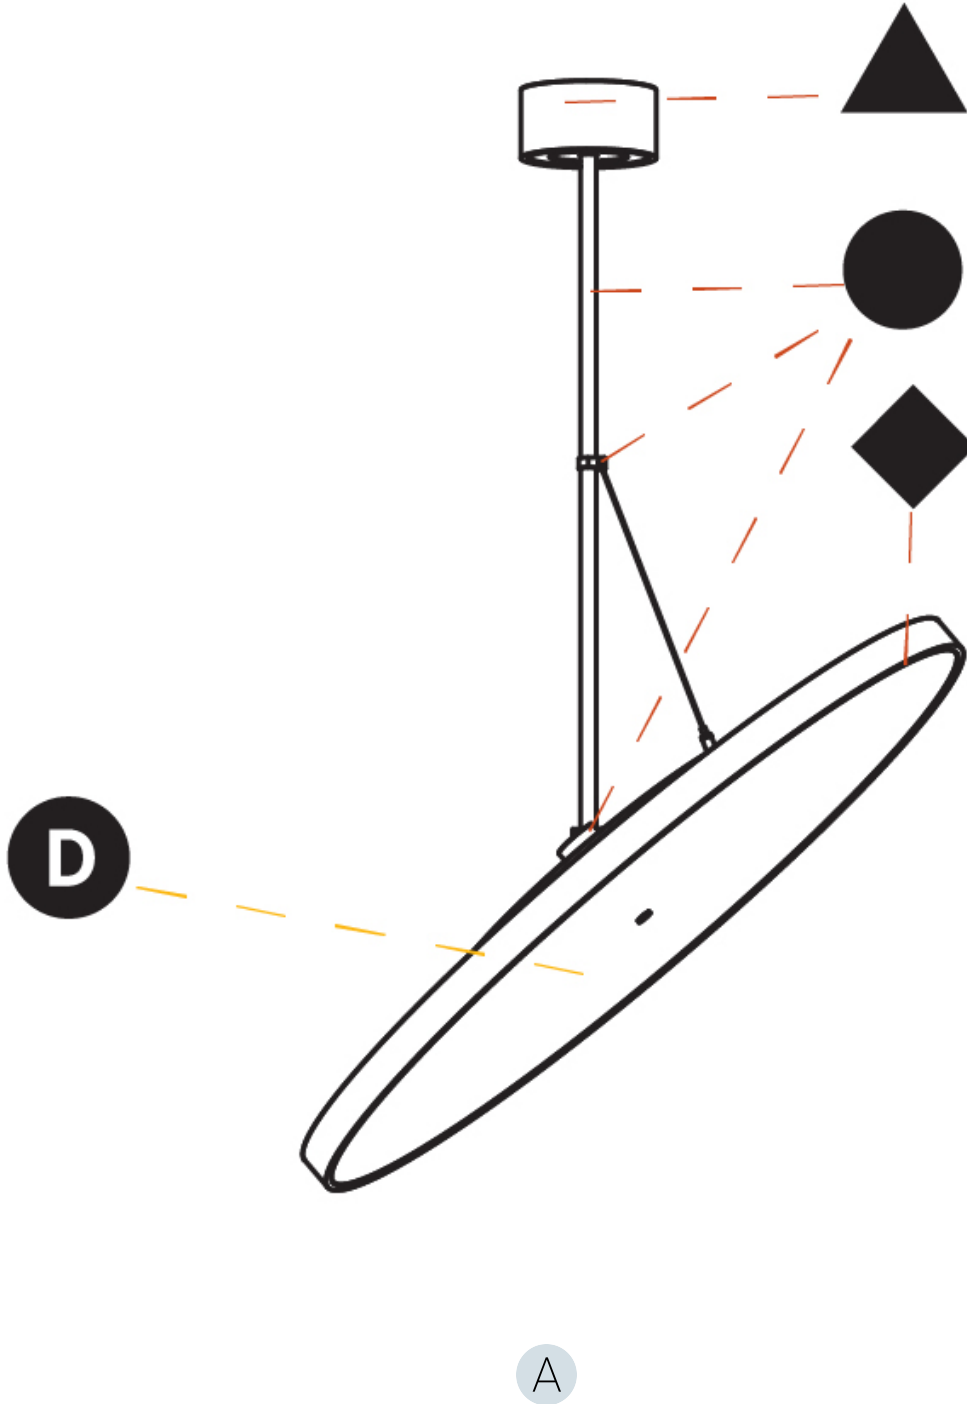

Adjustability: Rotational 170°; Tilt 90°
--

RATINGS AND CERTIFICATIONS

Certified By: Certified for North American Standards
IP rating: IP20

A

SIGN DIVA FLEX SUSPENSION

A30858-

PROJECT	_____
TYPE	_____
SPECIFIER	_____
QUANTITY	_____
DATE	_____